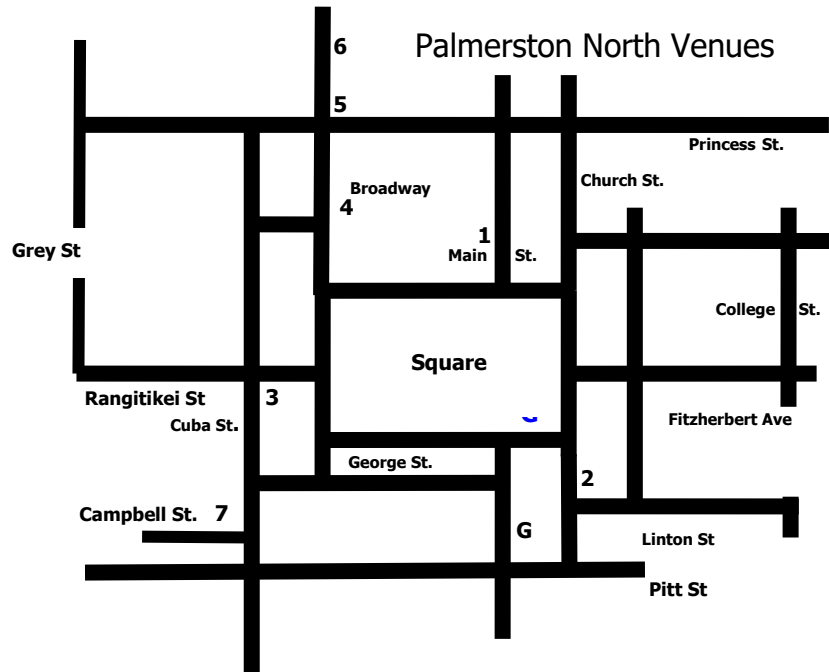

55th Annual Manawatu Jazz & Blues Festival 2022

Café Scene

Feilding 28th– 29th May

Palmerston North 4th - 6th June

Key to Palmerston North Venues

- 1 Flavour Bistro
- 2 Brewer's Apprentice
- 3 Viva
- 4 Munch
- 5 Little Savanna
- 6 Aqaba
- 7 On Stage Manawatu/ Savage Club Hall
- G Globe

<u>Venue</u>	<u>Date</u>	<u>Time</u>	<u>Band</u>
1. Murray's Irish Bar	Sat	11-2pm	Swinganiu
	Sun	11-2pm	The Bandwagon
2. Drovers Bar & Kitchen	Sat	5- 8pm	Chris Dann Quartet
3. The Strong Room	Sat	2- 5pm	Emma & Paul Dredge