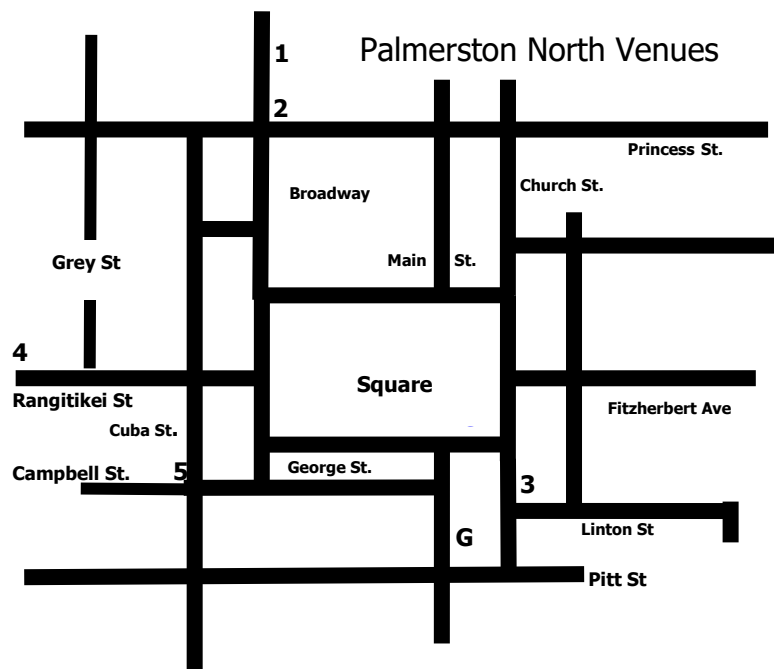

57th Annual International Manawatu Jazz & Blues Festival 2024

Café Scene

**Feilding 25th – 26th May
Palmerston North 1st – 2nd June**

Key to Palmerston North Venues

- 1 Aqaba
- 2 Little Savanna
- 3 Neighbourhood (was Brewer's Apprentice)
- 4 Breakers
- 5 On Stage Manawatu/Savage Club Hall
- G Globe Foyer