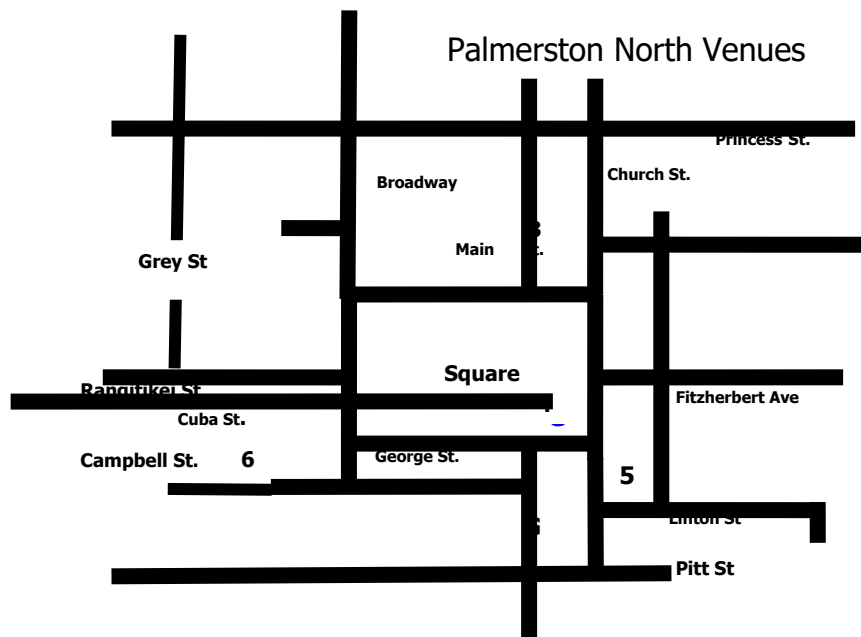

### Key to Palmerston North Venues

- 1 Aqaba
- 2 Little Savanna
- 3 Flavour Bistro
- 4 Café Express
- 5 Neighbourhood (was Brewer's Apprentice)
- 6 On Stage Manawatu/Savage Club Hall
- G Globe Foyer